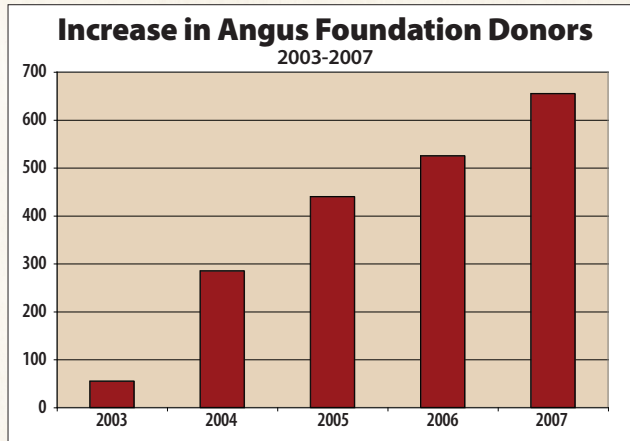

Elwood & Jeri Andersen, ND
Aristocrat Angus Ranch, CO
Back Creek, NC
Bear Mountain Angus Ranch, ID
Butch Booker, WA
Brookefield Farms, NY
Bruin Ranch, CA
Bruner Angus Ranch, TX
California Angus Association
Champion Hill, OH
Chase Classic Angus, CA
Virginia Coleman, VA
Cotton & Associates, MI
Deer Run Farm, VA
Denver City Center
Marriot Hotel, CO
John Dickinson, CA
Mark Duffell, VA
Ben & Darla Eggers, MO
Executive West Hotel, KY
G Bar Angus, CA
Galaxy Beef LLC, MO
Goode Angus, TX
Gorbandt Angus Farms, KY
Graham Angus Farm, GA
Grazin' Angus Acres, NY
Vic & Jayne Grissom, OK
Grote Angus Ranch, OK
Wendy Hall, CA
Heldermon Sales Co. Inc., OK
Jess & Wynn Herbers, VA
Hillside Angus, MO
Bob & Nancy Hough, TX
Hudgins Cattle Co., GA
Little River Farms, GA
Longlesson Farm, NY
Lucky Star Angus Farms, TN
David & Sandy Lundgren, KS
Rick Machado, CA
Ryan & Ginger Metcalf, NC
Morton's, The Steakhouse, CO
North Dakota Junior
Angus Association
Oklahoma Angus Association
Olson Cattle Co., TX
Oxford Trading Co., MA
Pine Ridge Farms, GA
Steve Powell, MD
Pride Livestock Co., TX
Jim Rentz, OH
John Rodgers, CA
Rollin' Rock Angus, MT
Gordon & Anne Schubert, KY
Jake & Kami Scott, NE

Gale Self, TX
Sierra Angus Ranch, CA
Skelton Ranch, MT
Springwood Farms, KY
Spur Ranch, OK
David Stoecklein, ID
Sysco Newport
Meat Co., CA
Thunderfoot Angus, AL
Toledo Ranches, CA
Trowbridge Angus, NY
James & Jennifer Turrell, AZ
Walbridge Farm, NY
Valerie Webber, TX
Josh & Jenni Winegarner, TX
Yadkin River Angus Farm, NC
Yon Family Farms, SC

Angus Associate

($250-$499)

Advance Food Co., TX
AM Briggs Inc., DC
Angus Productions Inc., MO
Arntzen Angus Ranch, MT
Barnard Land & Livestock, MT
Beaver Ridge Farm, IN
David & Elizabeth
Brauning Jr., MD
Brink's Meadowlake Farm, IN
David & Seana Brown, ID
Brumfield Angus, IL
Circle A K Ranch, CA
Conover Auction Service, IA
John & Judy Crouch, MO
Dan's Prize, FL
Diamond C Cattle
Co., FL
Dobson Pulpwood Farm, LA

Eagle View Ranch, CO
Engelberg Angus Farm, AR
Gretchen Ettredge, TX
Express Angus Ranches, OK
Fanning Cattle Co., NY
Gartner-Denowh Angus
Ranch, MT
Garton Angus, MO
Genex Cooperative Inc., WI
Georgia Angus Association
Jessica Good, MI
B.L. & Lou Graham, TX
Green Meadows Ranch, TX
Green Mountain
Angus Ranch, MT
June Hagenbuch, KS
Harkers Distribution Inc., IA
Hart Associates, OH
Neenah Hill, TX
Hoffman Angus, IL
Holten Meat Inc., IL
Houks Angus, IA
Indiana Angus Association
Jeffries Land & Cattle, OK
Jenkins Angus Farms, OK
Scott Johnson, MO
Jorgensen Farms, NE
Julian Freirich Co. Inc., NC
K G Ranch, MT
Kemp Angus Farm, TX
Kennedy and Coe LLC, KS
Kentucky Junior
Angus Association
Kinnett's Angus Farm, OK
Kevin & Neysa Kleinman, MO
LaBoube Farms, MO
Lavaca River Ranch, TX
Lazy JB Angus, CO
Louisiana Junior

Angus Association
M J B Ranch, TX
Maryland Junior
Angus Association
Mayland Angus, NE
Milo's Tea Co. Inc., AL
Minnesota Angus Association
Mississippi Angus Association
MM Cattle Co., GA
Mike McCully, IL
Adrian & Ali McDonald, TX
Rodney & Tammy Moeller, TX
John Moffitt Farms, MO
Montana Angus Association
John R. Morreale Inc., IL
The National Bank of
Daingerfield, TX
National Cattlemen's Beef
Association, CO
Nebraska Angus Association
Neesvig's Inc., WI
Bobby North, TX
ORigen Inc., MT
Brandee Painter, OH
Penner Angus Ranch, OK
Petteway Citrus & Cattle, FL
Post Printing, OH
Pro Partners Financial, MN
Chris & Amber Roussel, LA
Tim & Julie Ruggles, MI
Sauk Valley Angus, IL
Doug Satee Angus, TX
Sarah & Jason Schaffer, IN
Jim & Linda Shirley, MO
Sitz Angus Ranch, MT
Fred Smalstig, FL
David & Karen Smith, IN
Tori & Madison Smith, TX
Smokin' Hot Cattle Co., MD
Sommers Angus Farm, IN
South Carolina Junior
Angus Association
South Dakota Angus Auxiliary
Southern Foods, NC
Thelma Starner, CO
William & Ann Strawson, IL
Stockyards Meat Packing Co.,
Clearwater, FL
SYSCO Food Services of Central
California, CA
Tehama Angus Ranch, CA
Tennessee Junior
Angus Association

CONTINUED ON NEXT PAGE