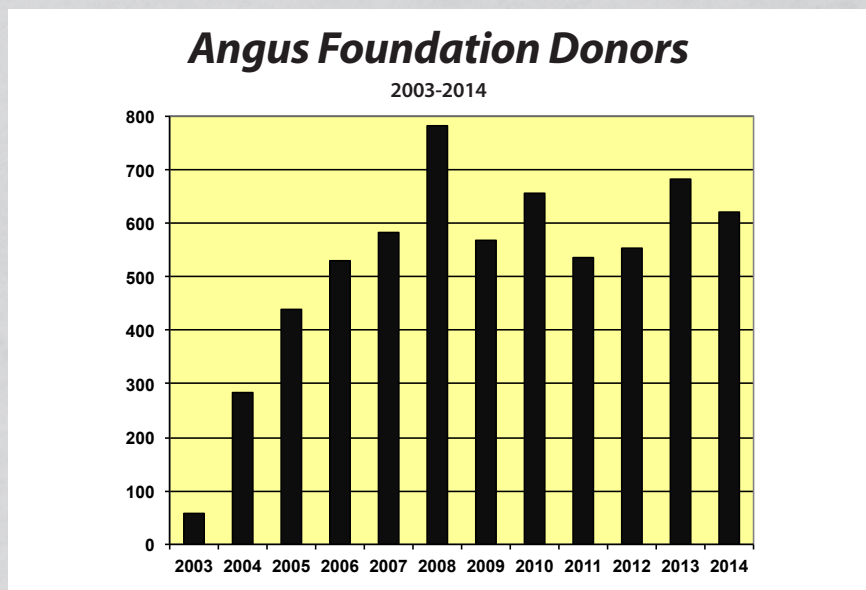

Elliott & Murette Plumer, IL
Chuck & Linda Pohlman, NE
Pohlman Angus/Tami Pohlman, AR
Prairie Hollow Angus, MO
Rainbow Angus, LA
David & Tracey Rawlings, IL
Red Fox Farm, MS
Reid Livestock Company, MI
Jerry & Lynne Riggins, IL
John Roberson, VA
Brett Roberts, IN
Andy Roessler, IN
Phillip & Dana Rozell, AR
Jan Runner, IL
Brandon Rutledge, IL
Sachse Family Angus, KS
SandPoint Cattle Company, LLC, NE
Sauk Valley Angus, IL
Kurt Schaff, MO
Steve & Kathleen Schilling, IL
Schroeder Angus, IA
Shockley Farm, MO
Carol Shoop, PA
Kristin Short, FL
Sierra Ranches, CA
Marshall & Ann Simpson, MO
Siro's Chic Boutique, IN
Greg & Cindi Slack, SD
Snake Run Cattle Company, IN
South Dakota Angus Auxiliary
South Dakota Junior Angus Association
Betty Sperry, IL

Nancy Sprout, IL	Brad & Billie Uhlenhake, OK
Shelia Stannard, IL	Paul & Jenny Vancil, IL
Stith's Big D Angus, KY	Larry & Glenadene Webster, IL
Wayne & Liz Strawn, VA	Jane Weir, IL
Sugar Ridge Cattle, MI	Elinor White, SD
Sunrise Sunset Farm, MD	White River Cattle Company, AR
Matthew & Teresa Tallent, IL	Wide Range Bovine, MO
Rick & Susan Taylor & Family, AR	Wilbers Fish Branch Farms LLC, MO
Greg & Cynthia Thompson, MO	Wood Angus Farm, AL
John & Dixie Thompson, IL	Woodland Angus Farm, KY
Jeff & Deb Thummel, MO	Eric Wornhoff, IN
Radale Tiner, TX	Gwynne Worthington, IL
Heidi Tremaine, WI	William & Jane Wyffels, IL
Ralph Trivette, VA	York Farms, IL
Twin Creek Acres, IL	Steve & Jody Young, IL

Notes and Disclaimer: In addition to the donors listed, the American Angus Association® also supported the Foundation in the amount of $300,000 to endow fundraising activities and support educational conferences and youth events.

Lifetime giving and fiscal year giving donor recognition levels include contributions from cash and gift-in-kind donations. Items donated and sold at auctions are included at the cash sales value for both the donor and the buyer. If an item is sold in conjunction with other in-kind donations, the gift value of an individual item is established at its estimated retail value.

Donor recognition is not a validation of amount claimed by donor for income tax charitable deduction purposes. Merchandise purchases are not recognized in the donor recognition program. Sponsorships are recognized at the marketed level.

We appreciate your generous support of the Angus Foundation, and we want to recognize you accordingly with 100% accuracy. If we have made an error, please contact the Angus Foundation at 816-383-5100.