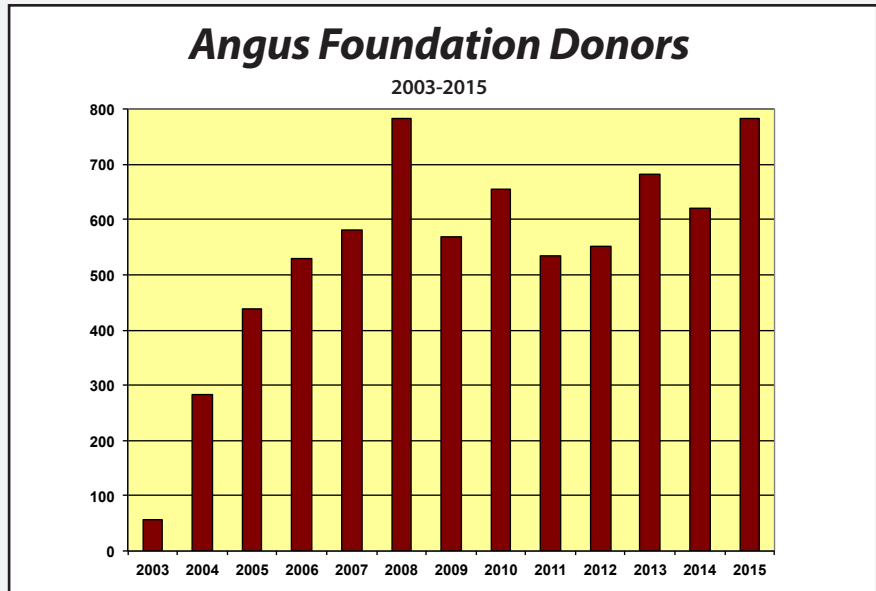

Rock Creek Angus, IL
Hammer Head Cattle Co., KY
Hickory Hill Angus, GA
Joseph & Linda Hicks, NC
Hillside Angus Ranch/Wide Range
Bovine Unlimited, MO
Todd & Angelen Hochberger, AL
William & Elaine Hodges, NC
Tracey & Londa Holoch, IL
Holshouser Farm, NC
J6 Ranch, AZ
JK Cattle, FL
JK Designs, OH
Marion & Nancy James, IA
Brian & Melodie Janak, TX
Chris Jeffcoat, PA
Casey & Kayla Jentz, WI
Johnson Cattle, OK
Brandon & Rebecca Johnson, SC
Chop & LaDonna Johnson, SC
Rob & Stephanie Jones, TX
Kelly Angus Farm, IL
Kentuck Farms, IL
Kentucky Junior Angus Association
Kiani S Angus, MS
Will Kiesewetter, IA
Forrest & Mary Klippenstein, SD
Kent & Julie Koch, OK
Terry & Karen Komnich, IL
Sergei Korzhuk, SC
Steven & Linda Krause, SC
Kuhle Farms, WI
Lanark Angus, Australia
Leagans Farms, NC
William & Dawn Lehnen, WY
Lil Creek Ranch, TX
Ron Livengood, IA
The Long Family, SC
Long Land & Cattle, OK
Louisiana Junior Angus Association
MBM Angus, OK
McDaniel Farm, MS
Rex McDowall, IA
Jane McPhail, SC
Zack & Ana Macinnis, SC
Kenny Miller, MO
Eric Morrow, TX
Mule Creek Cattle Co. LLC, GA
Dave Mullins, IN
Carl Murphy, OH
G. Shirley & Kathy Myers Jr., GA
Nebraska Junior Angus Association
Newton Farms, KS
Olde Mill Farm, NC
Painter Farms, OH
Jeremy & Jennifer Parrish, NC
Christy Perdue, NC
Andy Pfeiffer, OK
Pleasant View Farm, MD
Pohlman Angus/Fred & Tami Pohlman, AR
Pohlman Angus Farm/Chuck &
Linda Pohlman, NE
Prairie View Farms, IL
Punsit Valley Farm, NY

RHS Angus Farm, TX
Rahll Creek Angus, MD
Rainbow Angus, LA
Rasmussen Bros./RB Angus, NE
Frances & Bobby Rice, SC
Richards Family Herefords Farm, SC
Ridgeside Farm, VA
Donnie Robertson, OK
Rockin' C & E Ranch, CA
Rocking H Ranch, KS
Elizabeth Rone, MS
Ryan Ruppert, NE
Brandon Rutledge, IL
S4 Ranch, TX
S & R Angus, WI
Scott & Lori Sanders, SC
Sankey's 6N Ranch, KS
Sauk Valley Angus, IL
Frank & Stacey Scirica, NC
Seitz Farm, NC
Wade Shafer, MT
Shanahan Cattle Promotions, NY
Shockley Farm, MO
Thomas & Kelly Short, TN
Sierra Ranches, CA
Silvey Angus Ranch LLC, TX
Kevin Simpson, SC
Sitz Angus Ranch, MT
Hugh & Jettie Smith, SC
Karsen Smoot, TX
Soulshine Farm LLC, NJ
South Dakota Angus Auxiliary
South Dakota Junior Angus Association
Bob & Rita Spoor, IL
Spring Valley Farms, IN
Debbie St. Clair, VA
Phil Stehr, OK
Sharron Stone, SC
Sunset Hills Farm, VA
Ralph & Shirley Swygert, SC
Tamden Enterprises, MD
Rick & Susan Taylor & Family, AR
Ellen Thomas, SC
Thornton Farm, MS

Turning Point Angus, VA
Valley Springs Farm, WI
Norm Vincel, VA
Walter & Tina Vita, SC
Kevin & Pamela Warlow, KY
Duncan & Kathy Warwick, NC
Wells Angus, TX
Jordyn Wickard, IN
Richard & Esther Willham, IA
Williams Cattle, TX
Wiltse Angus Cattle, NE
Winding River Angus, MT
Winn Rafter F Angus Ranch, UT
Benjamin Winslow, NC
Viv Wolf & Misty Humpert, TX
Ken & Pat Worden, NY
Mark Wyble, MO
Marilyn Zietlow, IL

Notes and Disclaimer: In addition to the donors listed, the American Angus Association® also supported the Foundation in the amount of $300,000 to endow fundraising activities and support educational conferences and youth events.

Lifetime giving and fiscal year giving donor recognition levels include contributions from cash and gift-in-kind donations. Items donated and sold at auctions are included at the cash sales value for both the donor and the buyer. If an item is sold in conjunction with other in-kind donations, the gift value of an individual item is established at its estimated retail value.

Donor recognition is not a validation of amount claimed by donor for income tax charitable deduction purposes. Merchandise purchases are not recognized in the donor recognition program. Sponsorships are recognized at the marketed level.

We appreciate your generous support of the Angus Foundation, and we want to recognize you accordingly with 100% accuracy. If we have made an error, please contact the Angus Foundation at 816-383-5100.